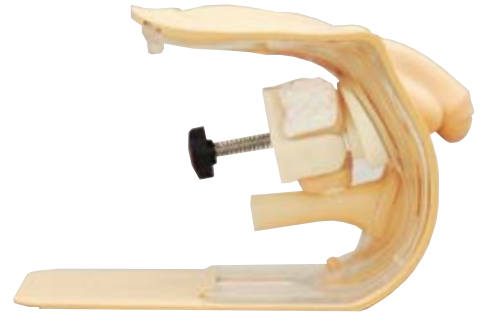

Prostate Examination Simulator

The Prostate & Rectal Simulator includes 9 types of prostates and 4 types of rectums that are easily changeable and can be positioned in 3 different ways.

TECHNOLOGY

Digital-examination of the prostate and rectums
Insertion and the use of the anal-scope and the proctoscope

FEATURES

- Latex free
- Nine types of prostates
- Three revolving units: each unit contains 3 types of prostates
- Training with multiple Prostate Simulators is concurrent and time efficient